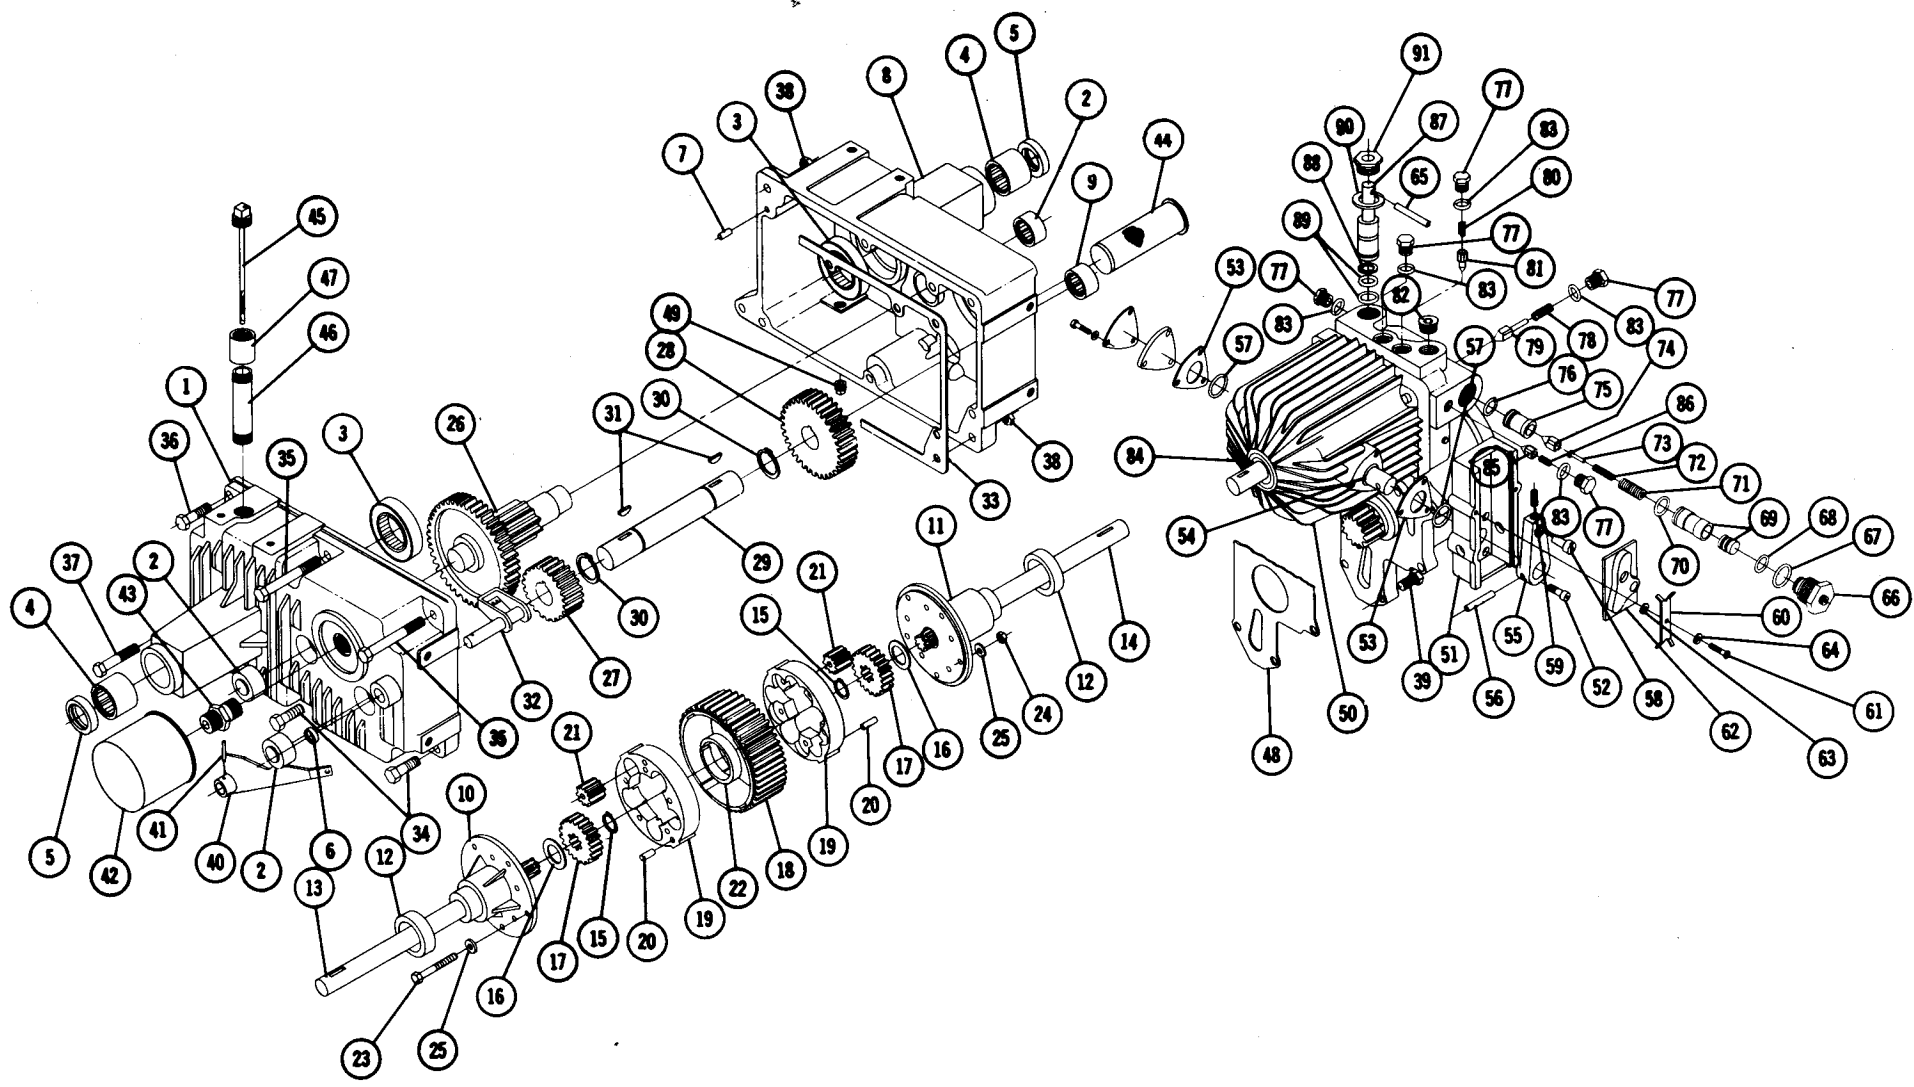

Item No.	Part No.	Description	No. Req'd.	Item No.	Part No.	Description	No. Req'd.
1	8046	Case, R.H.	1	47	943004	Coupling ½ Pipe	1
2	1532	Bearing Needle 1" I.D.	3	48	5955	Gasket — Pump	1
3	8048	Bearing Needle	2	49	943460	Plug — ¼" Pipe	1
4	1526	Bearing Needle 1⅛ I.D.	2	50	8061	Hydro-Gear Unit Complete	1
5	6449	Seal 1⅛ I.D.	2	51	5993	Support — Cam Block	1
6	5959	Seal Brake Shaft ½" I.D.	1	52	911037	Screw — Socket Head ¼-20 x ½	3
7	3915	Pin — Dowel	2	53	6826	Shim	2
8	8047	Case, L.H.	1	54	972116	"O" Ring	1
9	8049	Bearing Needle 1" I.D.	1	55	5994	Arm — Cam Follower	1
10	8050	End Cap, R.H.	1	56	933215	Roll Pin — ¼ x 1¼	1
11	8051	End Cap, L.H.	1	57	970026	"O" Ring	2
12	8052	Race Bearing	2	58	5995	Eccentric — Cam Follower	1
13	8054	Axle — Rear R.H.	1	59	909849-5	Set Screw — ¼-20 x ½ Nylok	1
14	8055	Axle — Rear L.H.	1	60	5998	Plate — Tension	2
15	7169	Snap Ring, Heavy Duty	2	61	909000-4	Screw — Round Head #8-32 x ½	2
16	7199	Washer — Thrust	2	62	5996	Cam	1
17	8053	Gear Axle	2	63	920229-4	Washer	2
18	7196	Gear Differential Ring	1	64	920078-4	Lockwasher #8	2
19	7200	Body Core	2	65	933196	Roll Pin — ⅜ x 2	1
20	933209	Roll Pin	4	66	6444	Dampening Valve (with "O" Rings)	2
21	8056	Gear Differential Pinion	10	67	970118	"O" Ring	2
22	7235	Spring, Cylindrical	1	68	971015	"O" Ring	2
23	908138-4	Bolt — ⅜-16 x 3¼	5	69	7054	Piston and Sleeve (Matched Assembly)	2
24	915663-4	Nut — ⅜-16 Elastic Stop	5	70	971018	"O" Ring	2
25	920009-4	Washer — Flat ⅜ SAE	10	71	7264	Spring Relief Valve	2
26	6452	Gear	1	72	9215	Spring Relief Valve	2
27	5963	Gear — 22 Teeth	1	73	7051	Seat — Spring	2
28	8057	Gear — 35 Teeth	1	74	7050	Cone — Relief Valve	2
29	5965	Shaft 1" Dia.	1	75	7049	Sleeve	2
30	936131	Snap Ring 1" Dia.	2	76	971017	"O" Ring	2
31	937014	Key #9 Woodruff	2	77	7752	Plug	5
32	5966	Assembly — Park Brake	1	78	7753	Spring — Check Valve	2
33	5999	Gasket — Case	1	79	7754	Valve — Check Valve	2
34	908040	Bolt — Hex ⅜-16 x 2½	2	80	7755	Spring — Charge Pump Valve	1
35	908143	Bolt — Hex ⅜-16 x 5	2	81	7756	Cone Relief Valve	1
36	908039-4	Bolt — Hex ⅜-16 x 2¼	1	82	943462	Plug Pipe — Hex ½-14	1
37	908043-4	Bolt — Hex ⅜-16 x 3½	1	83	973310	"O" Ring	5
38	915113-6	Nut — ⅜-16 Nylok	6	84	7877	Seal	1
39	908034-6	Bolt — Hex ⅜-16 x 1" Nylok	3	85	6632	Cone	1
40	8058	Lever — Brake	1	86	6631	Spring	1
41	933152	Roll Pin — ⅛ x ¾	1	87	7226	Valve	1
42	5990	Filter	1	88	7268	Ring — Back-up	1
43	5991	Fitting — Filter	1	89	971113	"O" Ring	2
44	5992	Strainer	1	90	9202	Washer	1
45	6155	Dipstick and Filter	1	91	7267	Plug	1
46	943346-4	Nipple ½ Pipe x 3½	1				