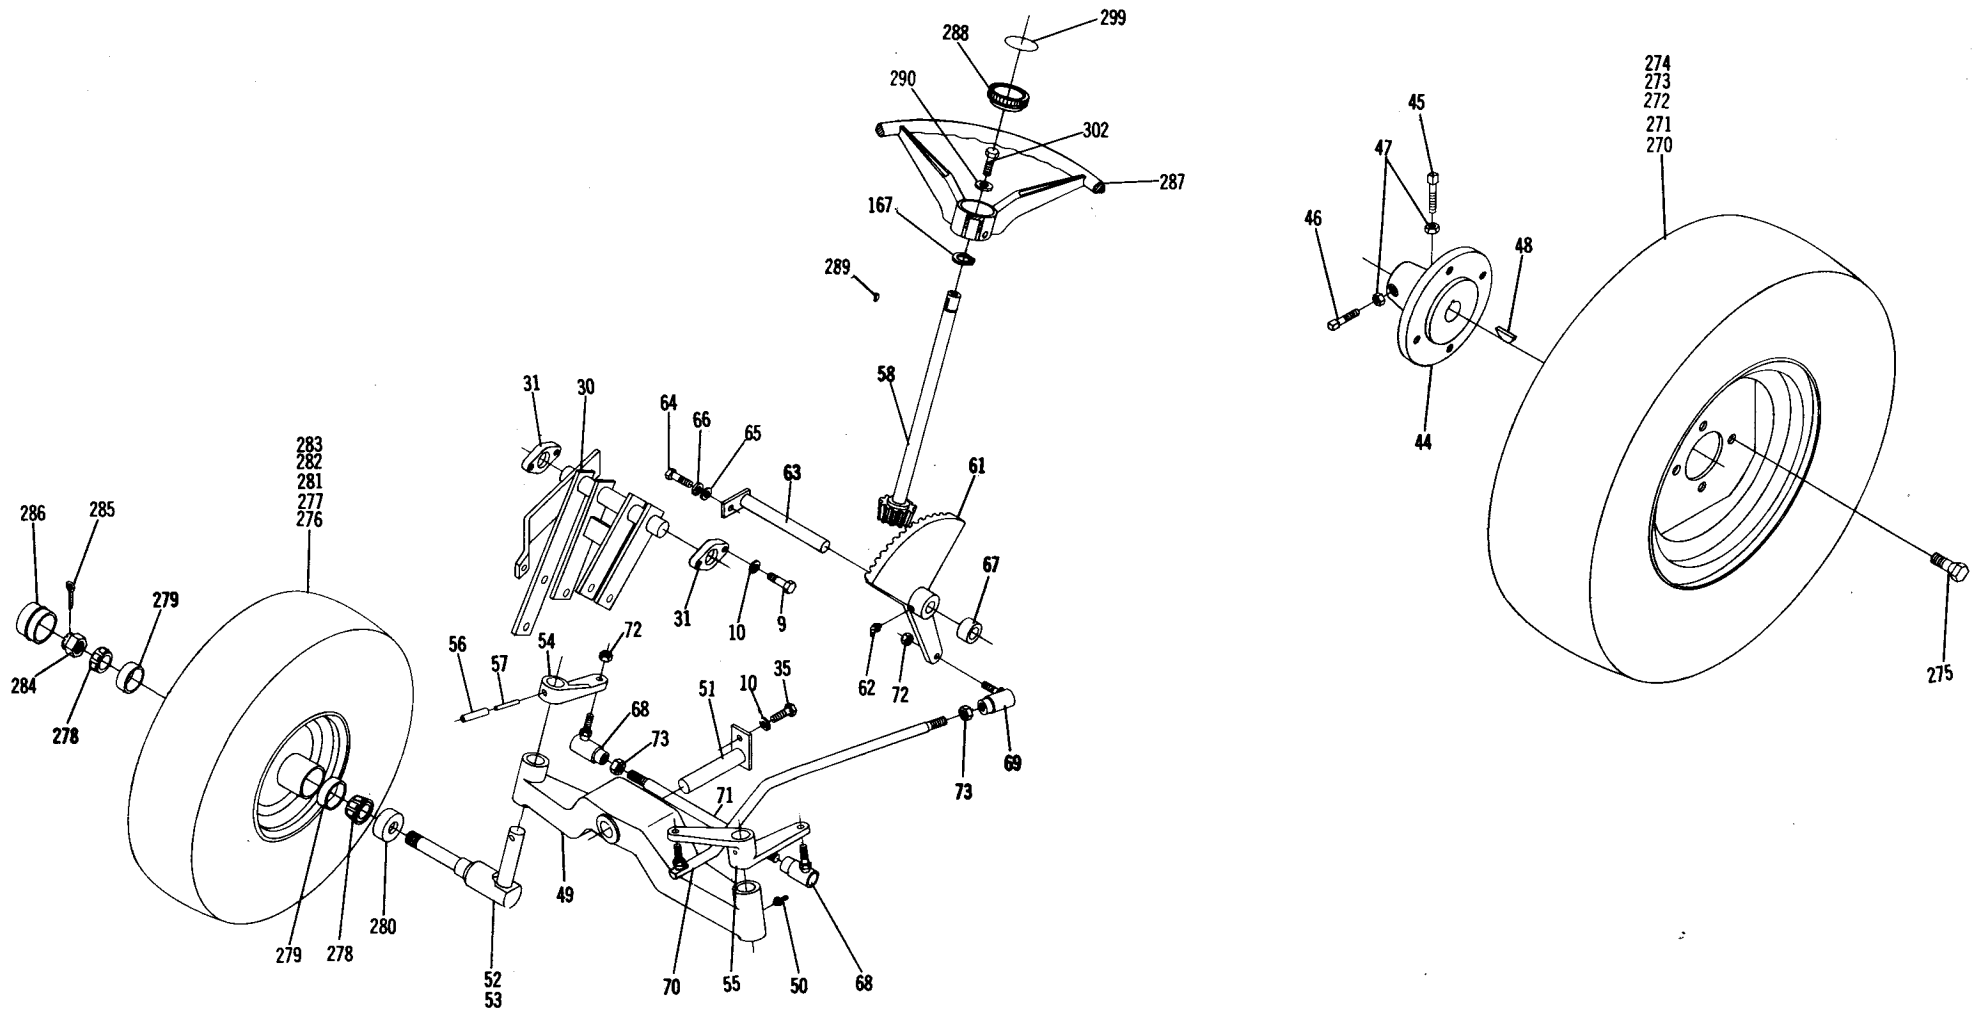

5070 TRANSMISSION